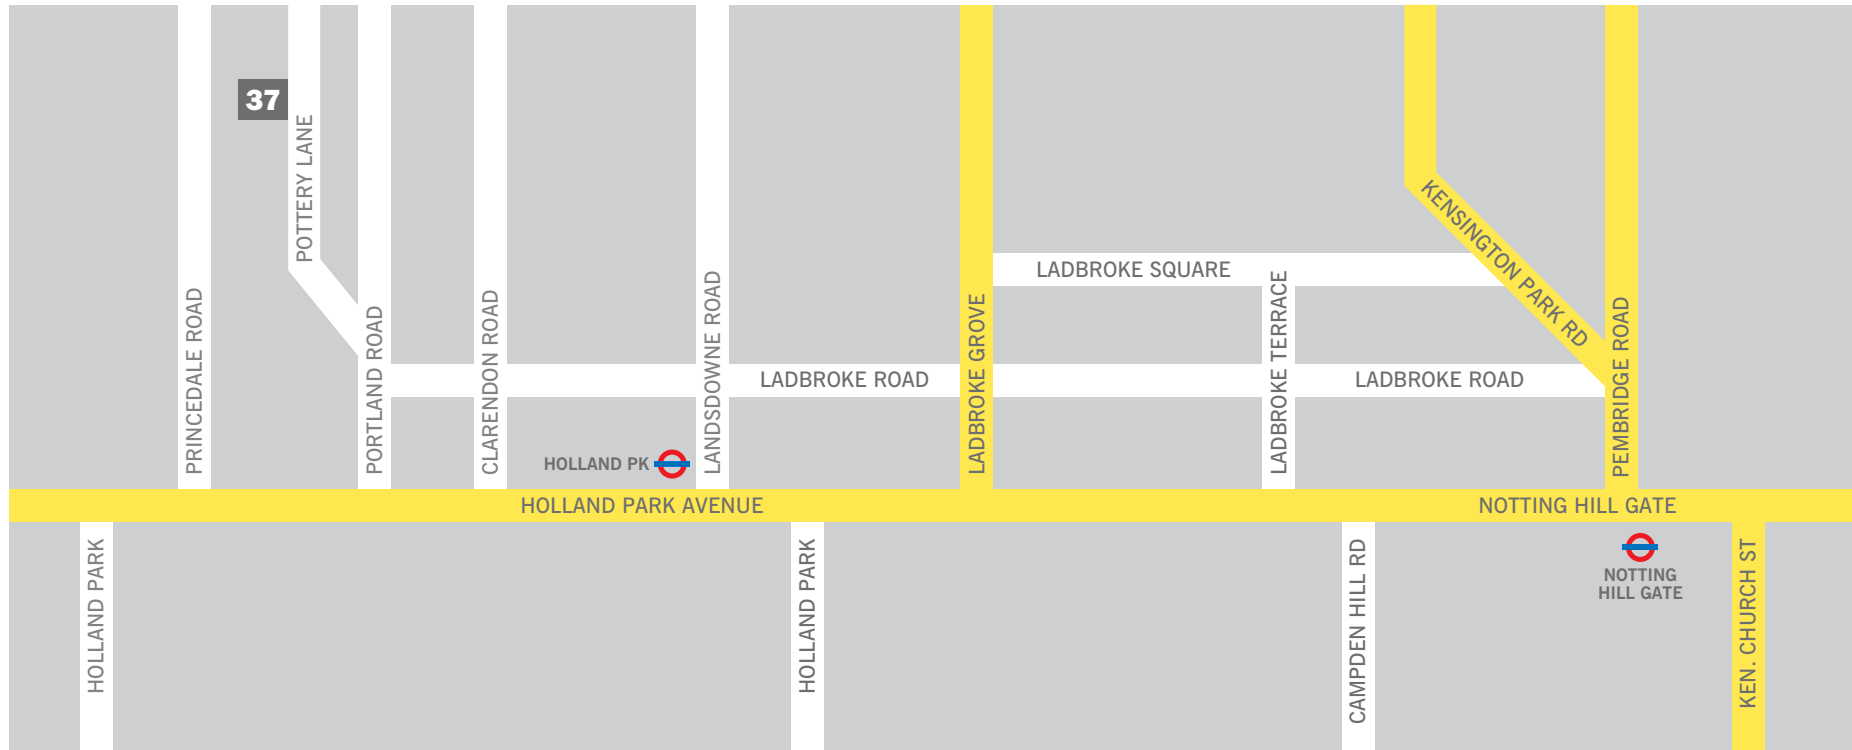

M_AP

Modern Architectural Practice

37 Pottery Lane
London
W11 4LY

Tel 020 7460 1100
Fax 020 7460 1188
info@m-ap.com

By Tube

Holland Park Station
(Central line)
5 minutes walk

Notting Hill Gate Station
(Central line and
Circle and District lines)
12 minutes walk

By bus

94, 148
Holland Park Avenue

27, 28, 31, 328, 390, 52, 70
Notting Hill Gate